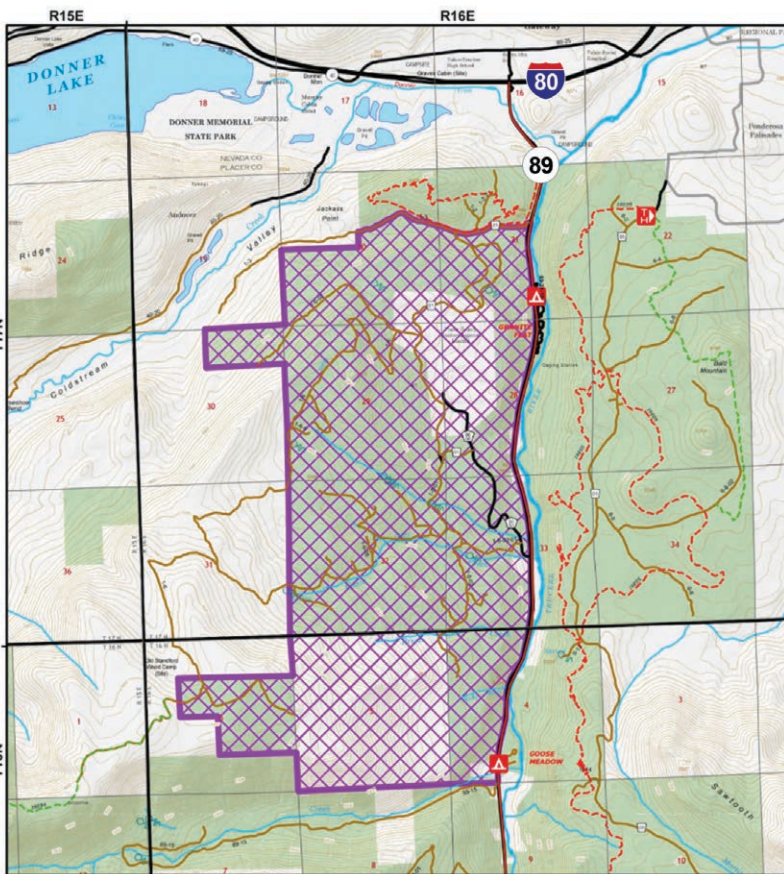

# Forest Restoration at **Big Chief** Spring 2026 - Winter 2027

Access to forest roads and trail systems may be temporarily closed during this timeframe. Please adhere to signage to avoid equipment and debris.

Your cooperation will help ensure progress on this wildfire mitigation project continues without interruption.

## Cabin Creek

- Restoration Area
- Tahoe N.F.
- Other/Private

Check for updates on closures and project status here:

[truckeeforests.org](http://truckeeforests.org)

*\*Weather may impact work progress and this timeframe.*